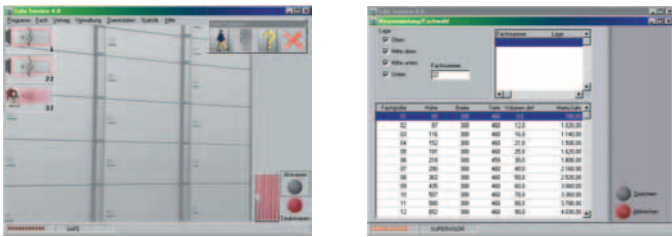

## ■ SAFE-SERVICE

Safe-Service is the PC software to administrate safe deposit boxes in a comfort able way. The box rental is performed in logic steps and allows the print out of rental contracts and invoices. Even the administration of key deposit s, statistic calculations and all other necessities of a convenient administration software are considered. Safe-Service can be used as st and allone system or in connection with the electronic safe deposit box control unit as remote control and monitor unit.

### НО НЫЕ ОЗ О НОСТИ

The management program „Safe-Service 5.0 Full version“ includes all the functions featured in the full versions 3.0, 3.5 and 4.0 such as:

- Customer data management incl. automatic document printout (Rental contract, safe authorisation, initial invoice, sample signature form)
- Master data management
- Automatic debiting for direct debit customers
- Follow-up invoices
- Reminder and dunning facility
- Logging of all customer rental safe deposit boxes data (Access, contract extensions, termination etc.)
- Broad range of statistical functions
- Electronic record of signatures (Scanner required)
- Scannen and display of graphic data from the identification documents possible (Scanner required)
- Automatic follow-up invoices and dunning correspondence incl. automatic debiting for direct debit customers using new Edifact V3 format media (International financial transaction standard)
- Customer status menu item:
  - Total overview of all safe deposit boxes incl. detailed information invoicing data and customers
- Dunning and reminder menu item:
  - Reminder letters with or without charges in addition to 3 payment requests
  - Printout of a list of all transactions for a specific safe deposit box possible
- Statistics menu item
  - Detailed and separate list of receipts from new customers, subsequent invoicing and termination of safe deposit boxes rental
- Multiple languages (optional)